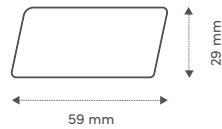

Kebony Character D- fals 90°

21x148mm #2216

Kebony Character D- fals 75° med spor

21x148mm #2596

Kebony Character Skrå Rhombus

29x59mm #2168

Kebony Character Rektangulær

21x148mm #1243